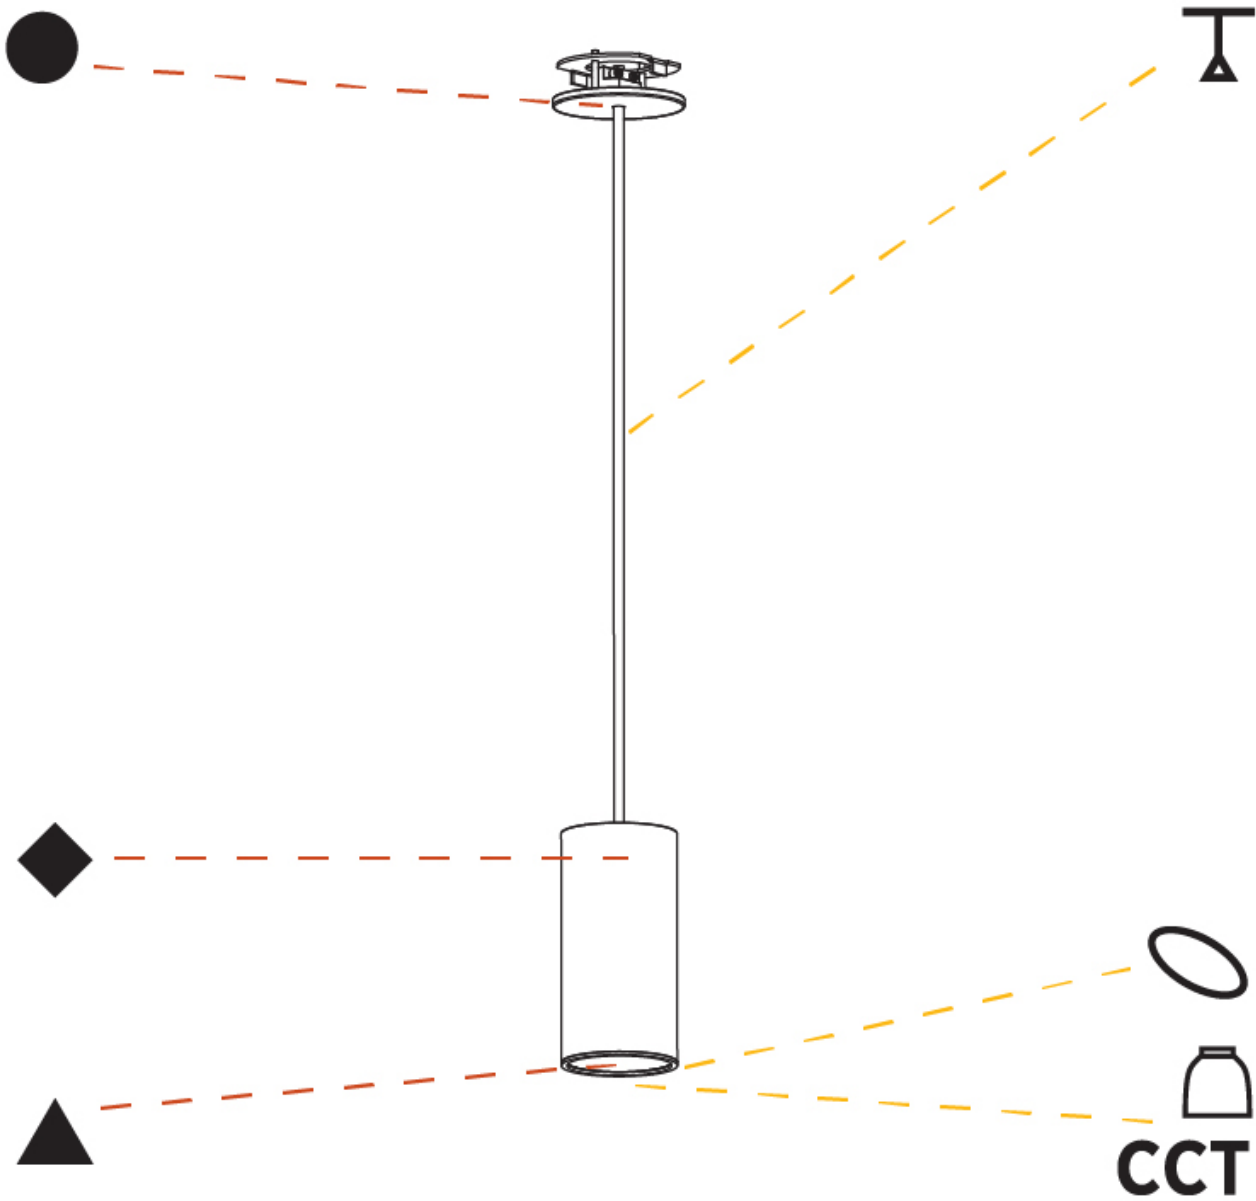

HANGOVER MONOPOINT RECESSED CANOPY SUSPENSION

A300150-

PROJECT	_____
TYPE	_____
SPECIFIER	_____
QUANTITY	_____
DATE	_____

A